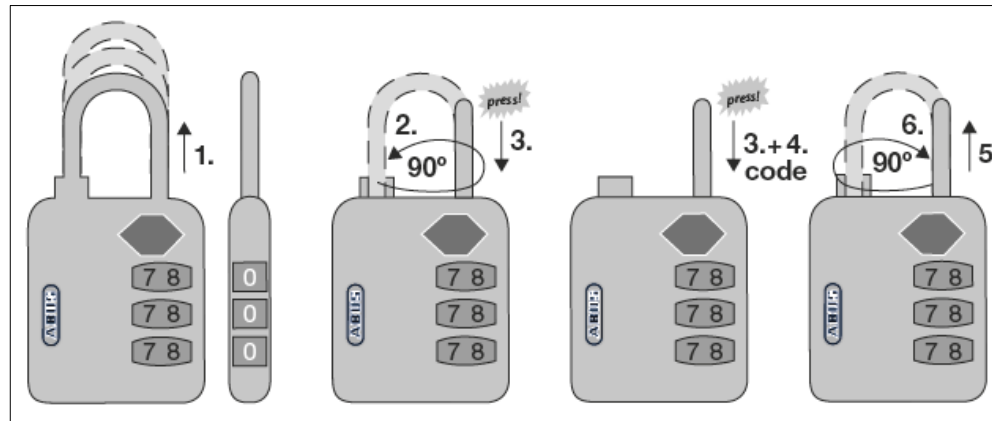

ABUS - 147TSA/30

**Traveller
Combi**

Setting of code:

ABUS - 148TSA/30

**Traveller
Combi**

Setting of code: